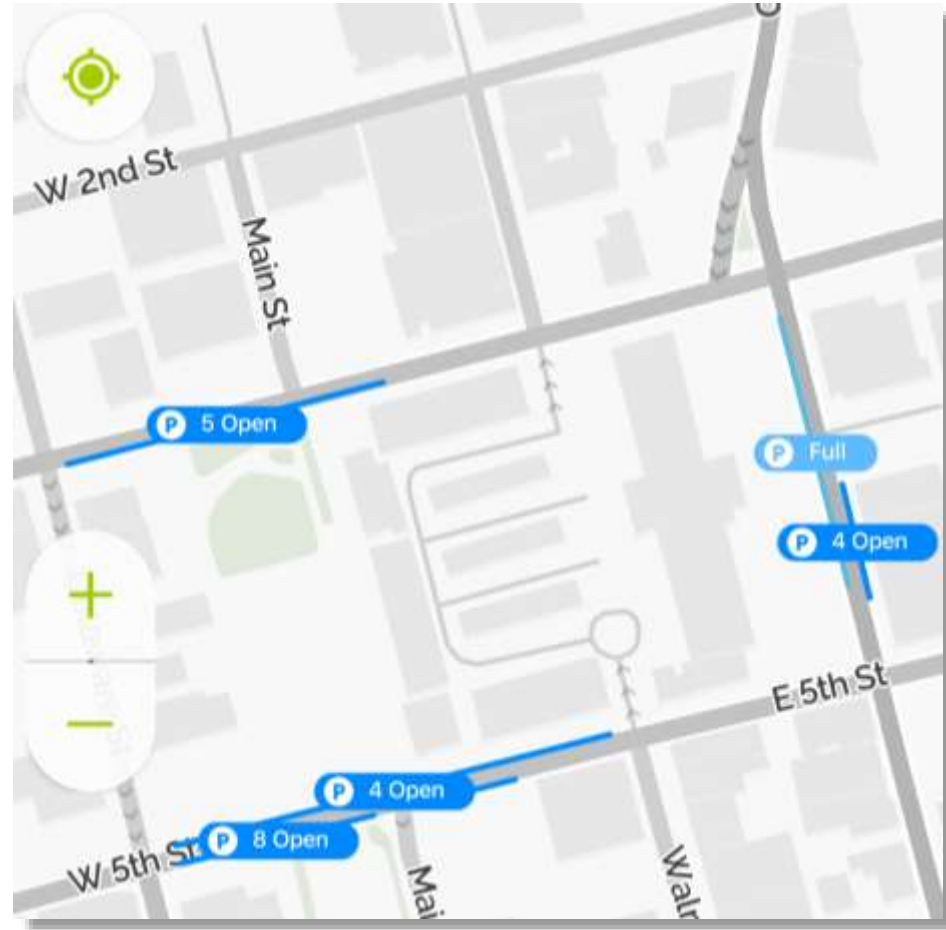

Herb Sih
Co-Founder & Managing Partner

KC Smart City

An integrated system of smart technologies deployed in Kansas City's downtown.

Streetcar Line features Wi-Fi coverage from River Market to Union Station. Citizens also have access to 25 KCity Posts at all Streetcar Stops.

Wi-Fi Zone with over 300 transmitters provides coverage beyond the Streetcar line. Approximate coverage area highlighted.

KCity Post Kiosks give citizens point access to city data, commercial content for nearby businesses and hyper-local wayfinding and event information.

Traffic Signals and Streetlights solution deployed with 121 sensors in LED street lighting for smart light management and video based security and computer vision

Smart Streetlights

Parking Wayfinding

Smart City Operations

- Real-time traffic
- Street car tracking
- Parking enforcement
- Pothole prediction
- Open data integration

Traffic Automation

- 24/7 turning movements
- Ped and bike counts
- Hadoop data warehouse
- BI Visualization