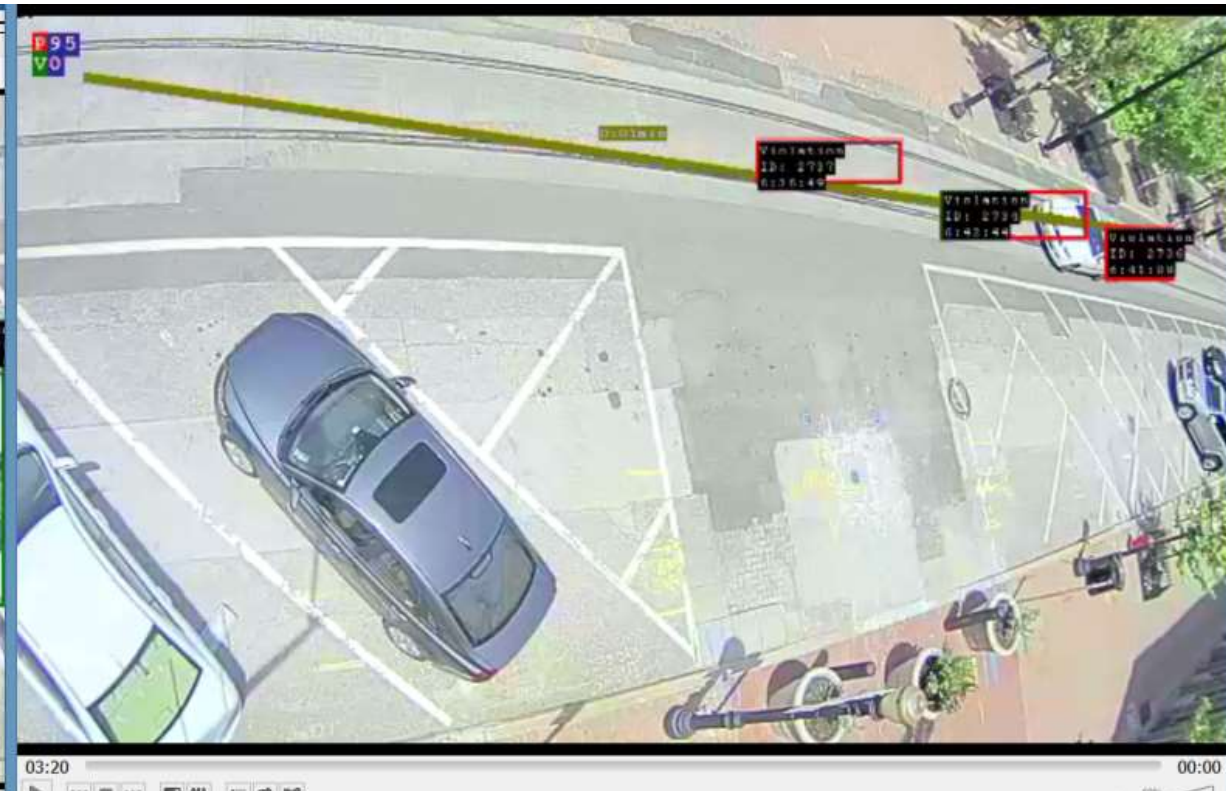

Benefits:

- Street car safety
- Vision Zero
- Forensic investigation

THANK YOU

Sample Image from Video Node

Core Nodes & Video Nodes on Cobra Head Fixtures