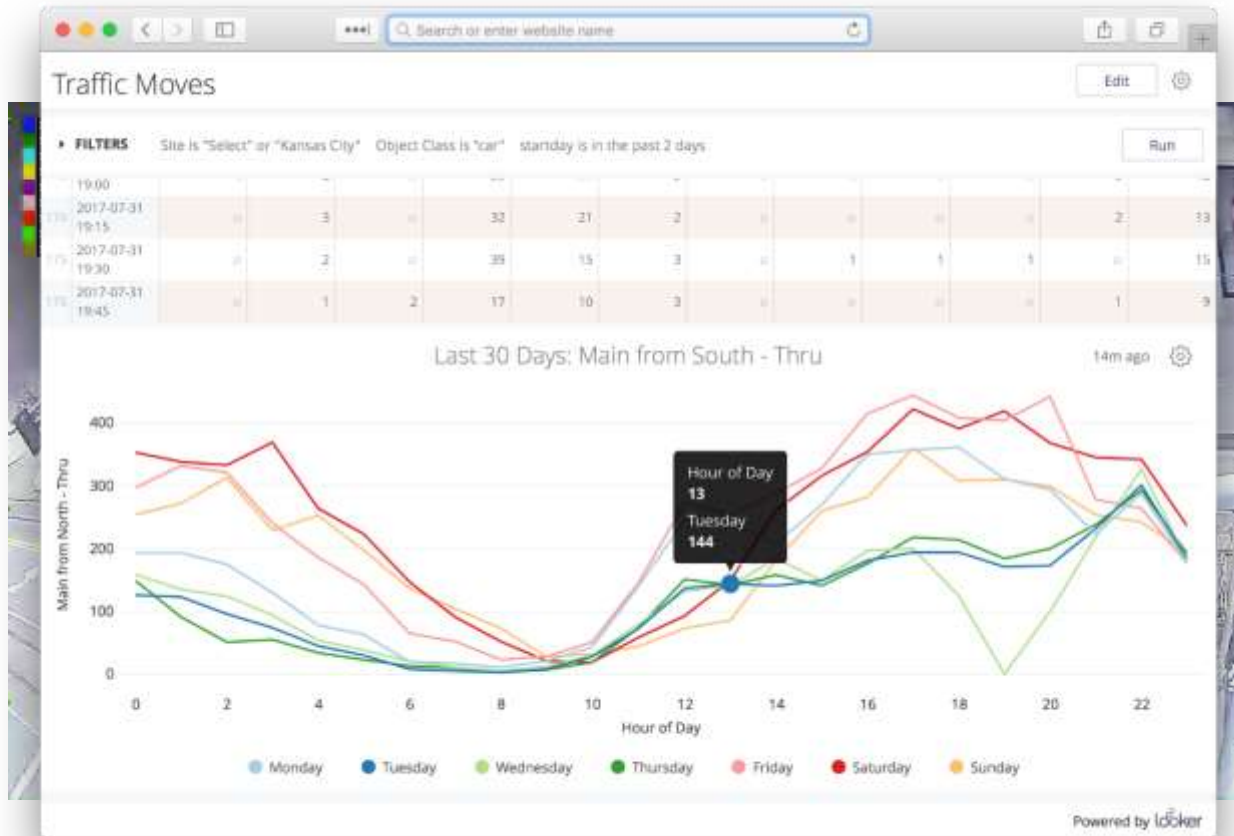

Wi-Fi Zone with over 300 transmitters provides coverage beyond the Streetcar line. Approximate coverage area highlighted.

KCity Post Kiosks give citizens point access to city data, commercial content for nearby businesses and hyper-local wayfinding and event information.

Traffic Signals and Streetlights solution deployed with 121 sensors in LED street lighting for smart light management and video based security and computer vision

Smart Streetlights

Parking Wayfinding

Smart City Operations

- Real-time traffic
- Street car tracking
- Parking enforcement
- Pothole prediction
- Open data integration

Traffic Automation

- 24/7 turning movements
- Ped and bike counts
- Hadoop data warehouse
- BI Visualization

Traditional video solutions require significant investment to get cameras at the edge and storage aligned.

- Cameras record high-quality video at the edge
- Data is stored on local storage devices sized for short-term needs. All long-term storage goes to the cloud
- Edge analytics spot unusual or abnormal behaviors and trigger alerts
- Only relevant video clips are sent over the 4G LTE network to the cloud
- Our cloud-based Intelligent Video Management System both archives video and shares it with authorized personnel at a desk or on the go
- Authorized personnel can watch video remotely—in near real time—enabling better decisions, shorter response times and effective interventions