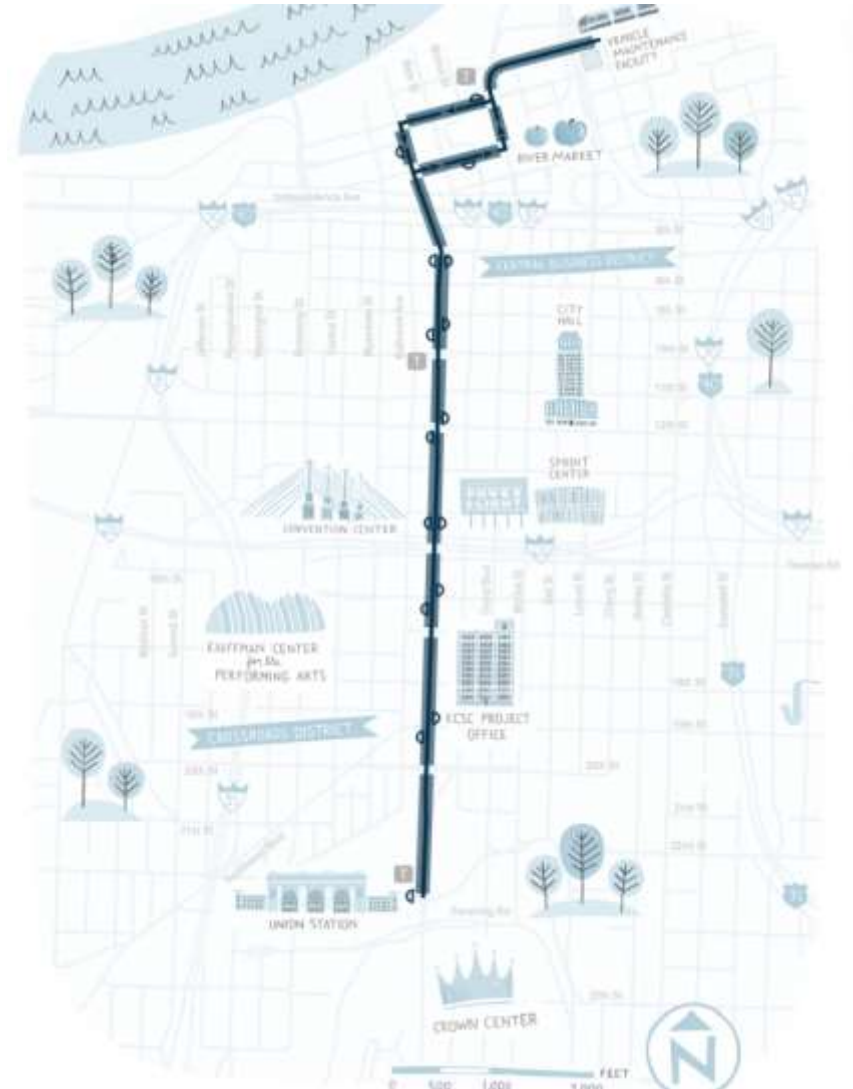

Herb Sih
Co-Founder & Managing Partner

KC Smart City

An integrated system of smart technologies deployed in Kansas City's downtown.

Streetcar Line features Wi-Fi coverage from River Market to Union Station. Citizens also have access to 25 KCity Posts at all Streetcar Stops.

Wi-Fi Zone with over 300 transmitters provides coverage beyond the Streetcar line. Approximate coverage area highlighted.

KCity Post Kiosks give citizens point access to city data, commercial content for nearby businesses and hyper-local wayfinding and event information.

Traffic Signals and Streetlights solution deployed with 121 sensors in LED street lighting for smart light management and video based security and computer vision

Smart Streetlights

Parking Wayfinding

Smart City Operations