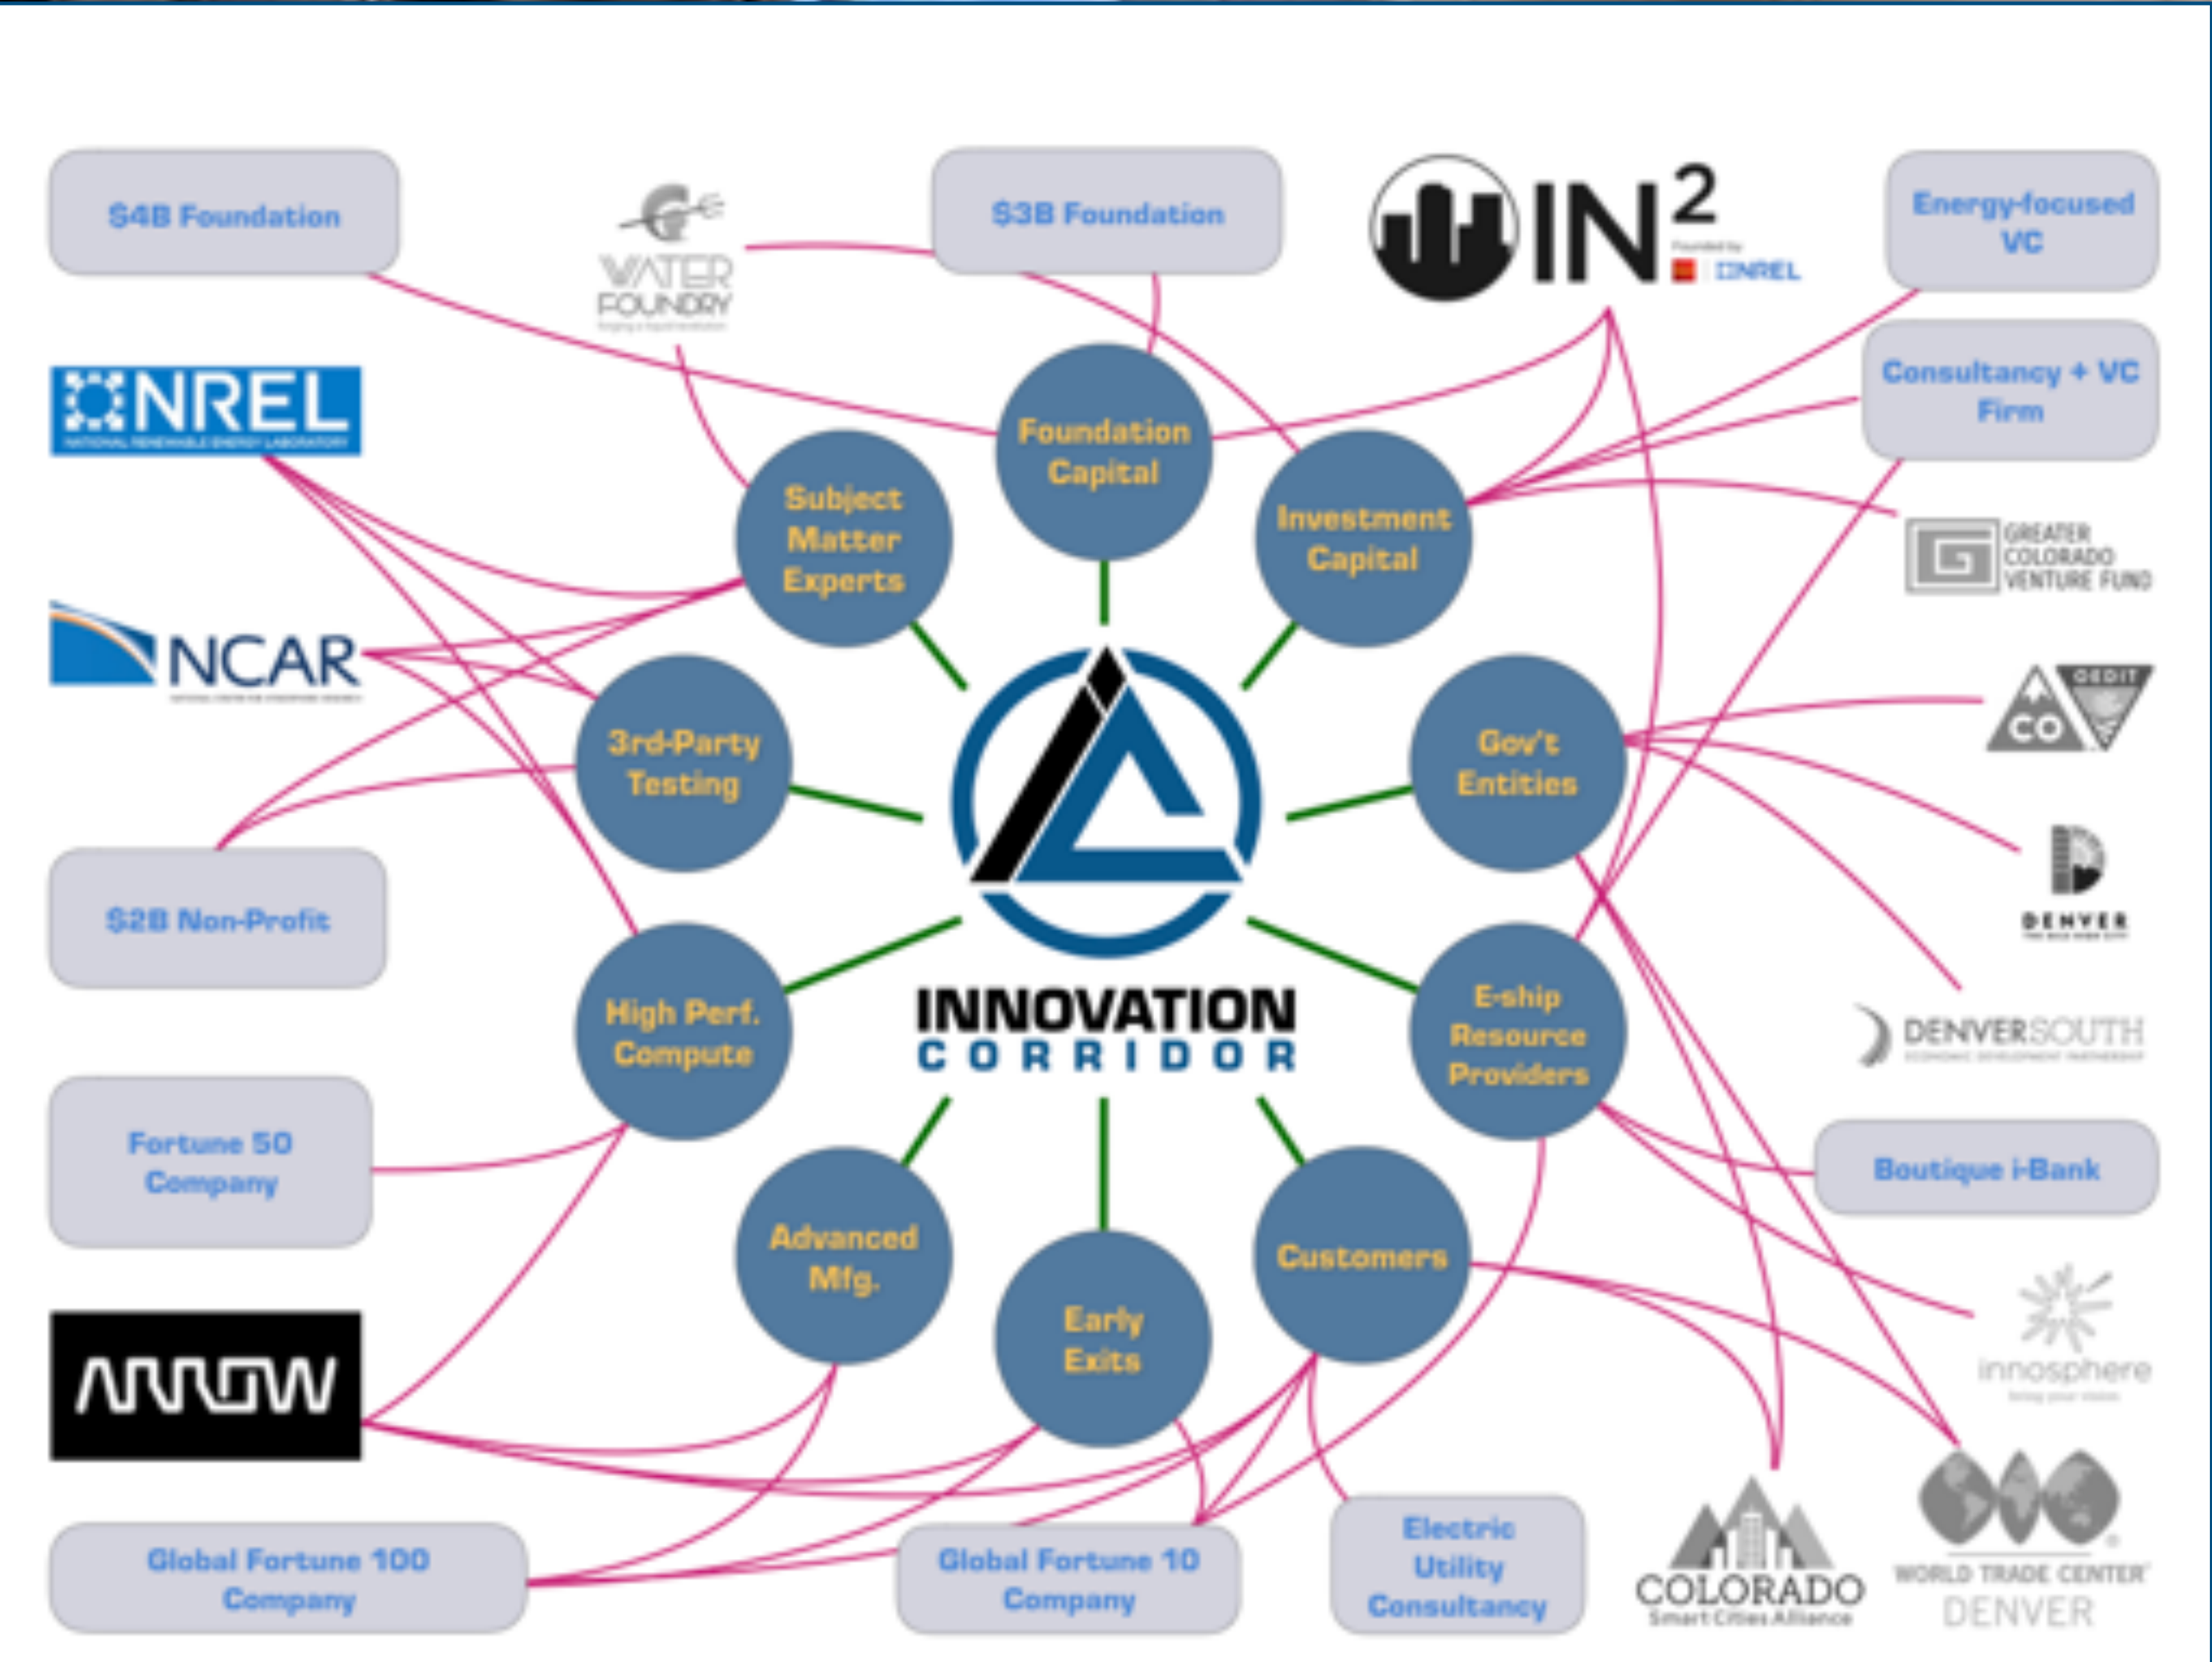

**Eric Drummond**  
CEO - Innovation Corridor  
Chairman - Venture Capital  
[eric@inncorr.com](mailto:eric@inncorr.com)

*“Fast tracking the transition into new digitally enabled paradigms.  
Creating new systems and experiences of **abundance** for communities and the citizen”*

# Supercomputer Modeling and Artificial Intelligence Cluster for Smart Cities and Regions

**Eric Drummond**  
CEO - Innovation Corridor  
Chairman - Venture Capital  
[eric@inncorr.com](mailto:eric@inncorr.com)