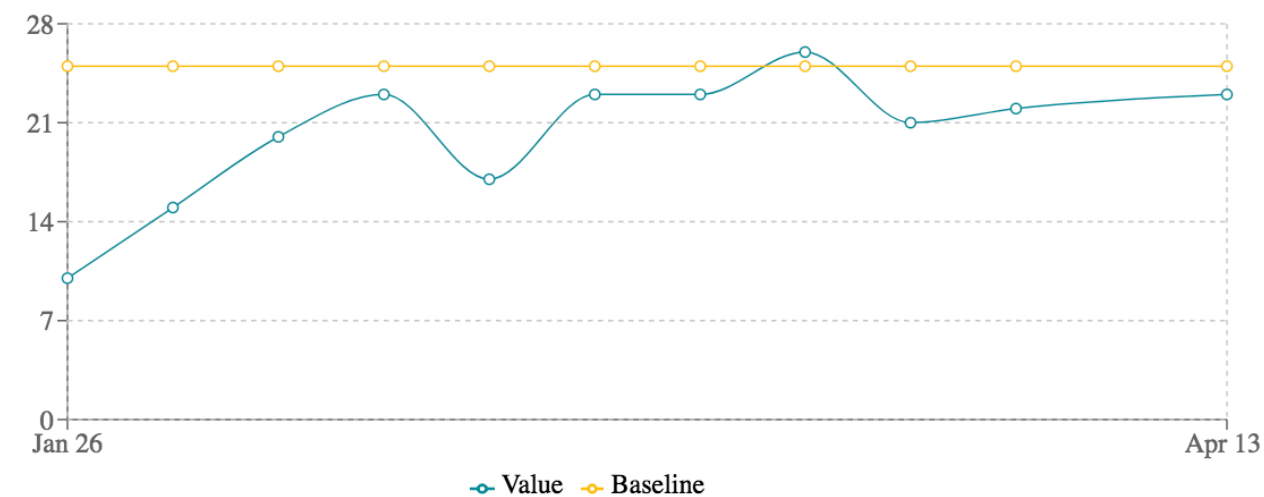

Smart Irrigator - Example

Smart Irrigator ([contact](#))

PROPOSAL PILOT DETAILS CONTRACT **DATA** EVALUATION

Data Collection Reviewers: **AT** [+](#) Add

Milestones Tracking

Milestone status can only be changed by the pilot managers and vendor team

Milestone	Date	Status	Note
Project commencement	Jan 16	Met	
	Jan 17	Met	
	Jan 22	Met	
	Jan 29	Missed	
	Feb 05	Met	
	Feb 12	Met	
	Feb 19	Missed	

Water Savings

Save 25% of water consumption in three months' time.

Missed

TARGET SAVINGS: MEASURED SAVINGS:

25% **19%**

Measured total: 223

System deployments

Deploy system in 5 parks

TARGET TOTAL: MEASURED TOTAL:

5 **14**